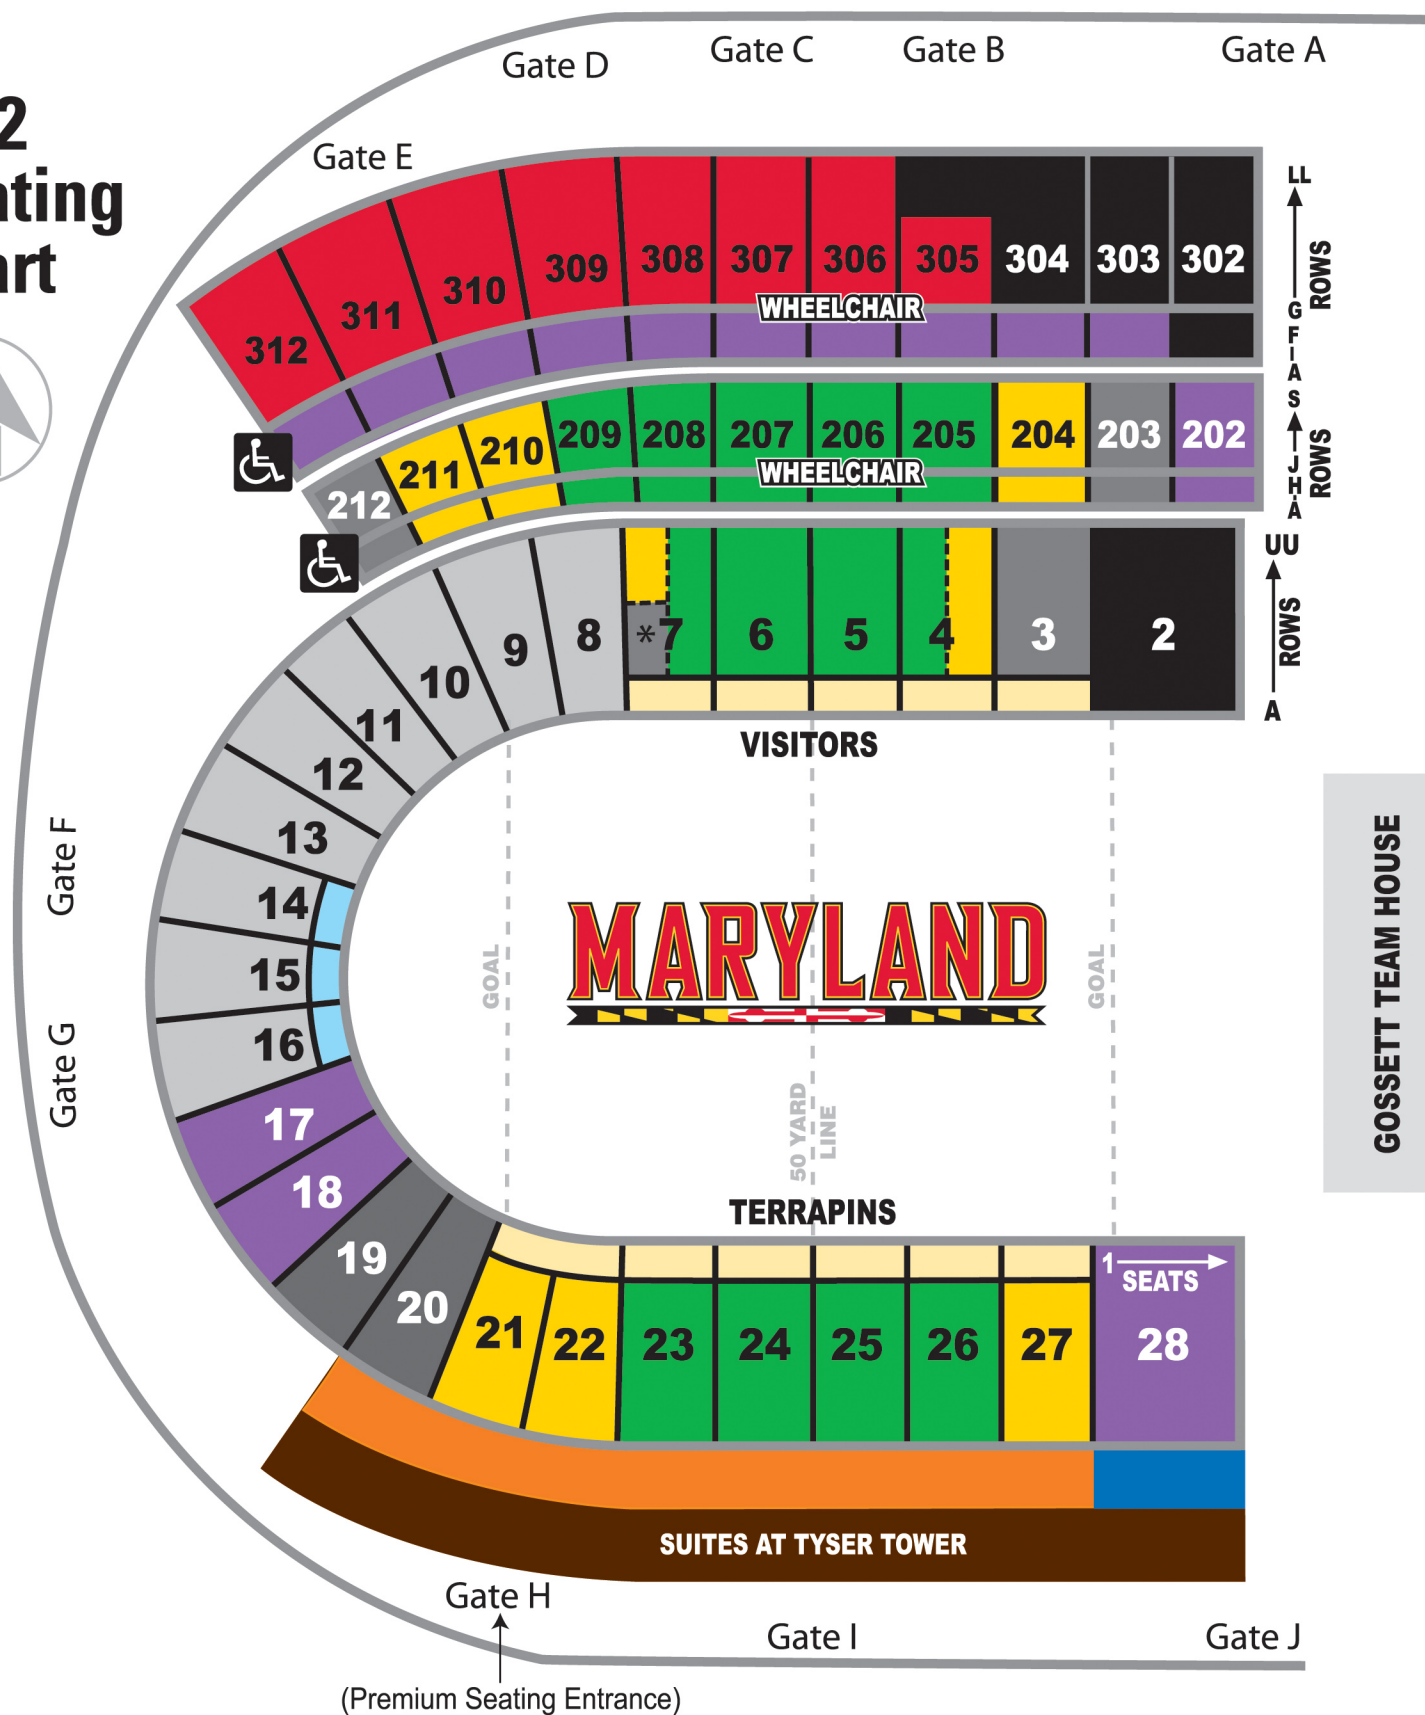

Capital OneSM Field AT BYRD STADIUM

2012 Seating Chart

PREMIUM SEATING

- SUITES (LONG TERM, ANNUAL & GAME DAY LEASES)
- MEZZANINE SEATING (LONG TERM & ANNUAL RIGHTS ONLY)
- MEZZANINE SEATING (SINGLE GAME)

TERRAPIN CLUB SECTIONS[^]

- DIRECTOR'S CIRCLE (\$25,000 & ABOVE) (16 TICKETS)
- TOP TERP (\$11,000-\$24,999) (12 TICKETS)
- COACHES CLUB (\$5,500 - \$10,999) (10 TICKETS)
- SUPER TERRAPIN (\$2,200 - \$5,499) (8 TICKETS)
- DIAMONDBACK (\$1,300 - \$2,199) (6 TICKETS)
- GOLD (\$650 - \$1,299) (4 TICKETS)
- SILVER 275 (\$275 - \$649) (4 TICKETS)
- SILVER (\$135 - \$274) (4 TICKETS)

*All regular price season tickets in Terrapin Club sections (\$254)

NON-TERRAPIN CLUB SECTIONS

- GENERAL PUBLIC (\$254)
- GENERAL PUBLIC DISCOUNT (\$170)
- FAMILY 4-PACK (\$420)
- GENERAL PUBLIC UPPER LEVEL (\$114) (Partially obstructed view)
- VISITING TEAM

STUDENT SECTIONS

- MARYLAND STUDENTS
- MARYLAND BAND

* - This portion of Section 7 is also available to members of the Terrapin Club Young Alumni Program

[^] - Additional seats above and beyond priority seating limits based on giving level may be purchased on a year-to-year basis